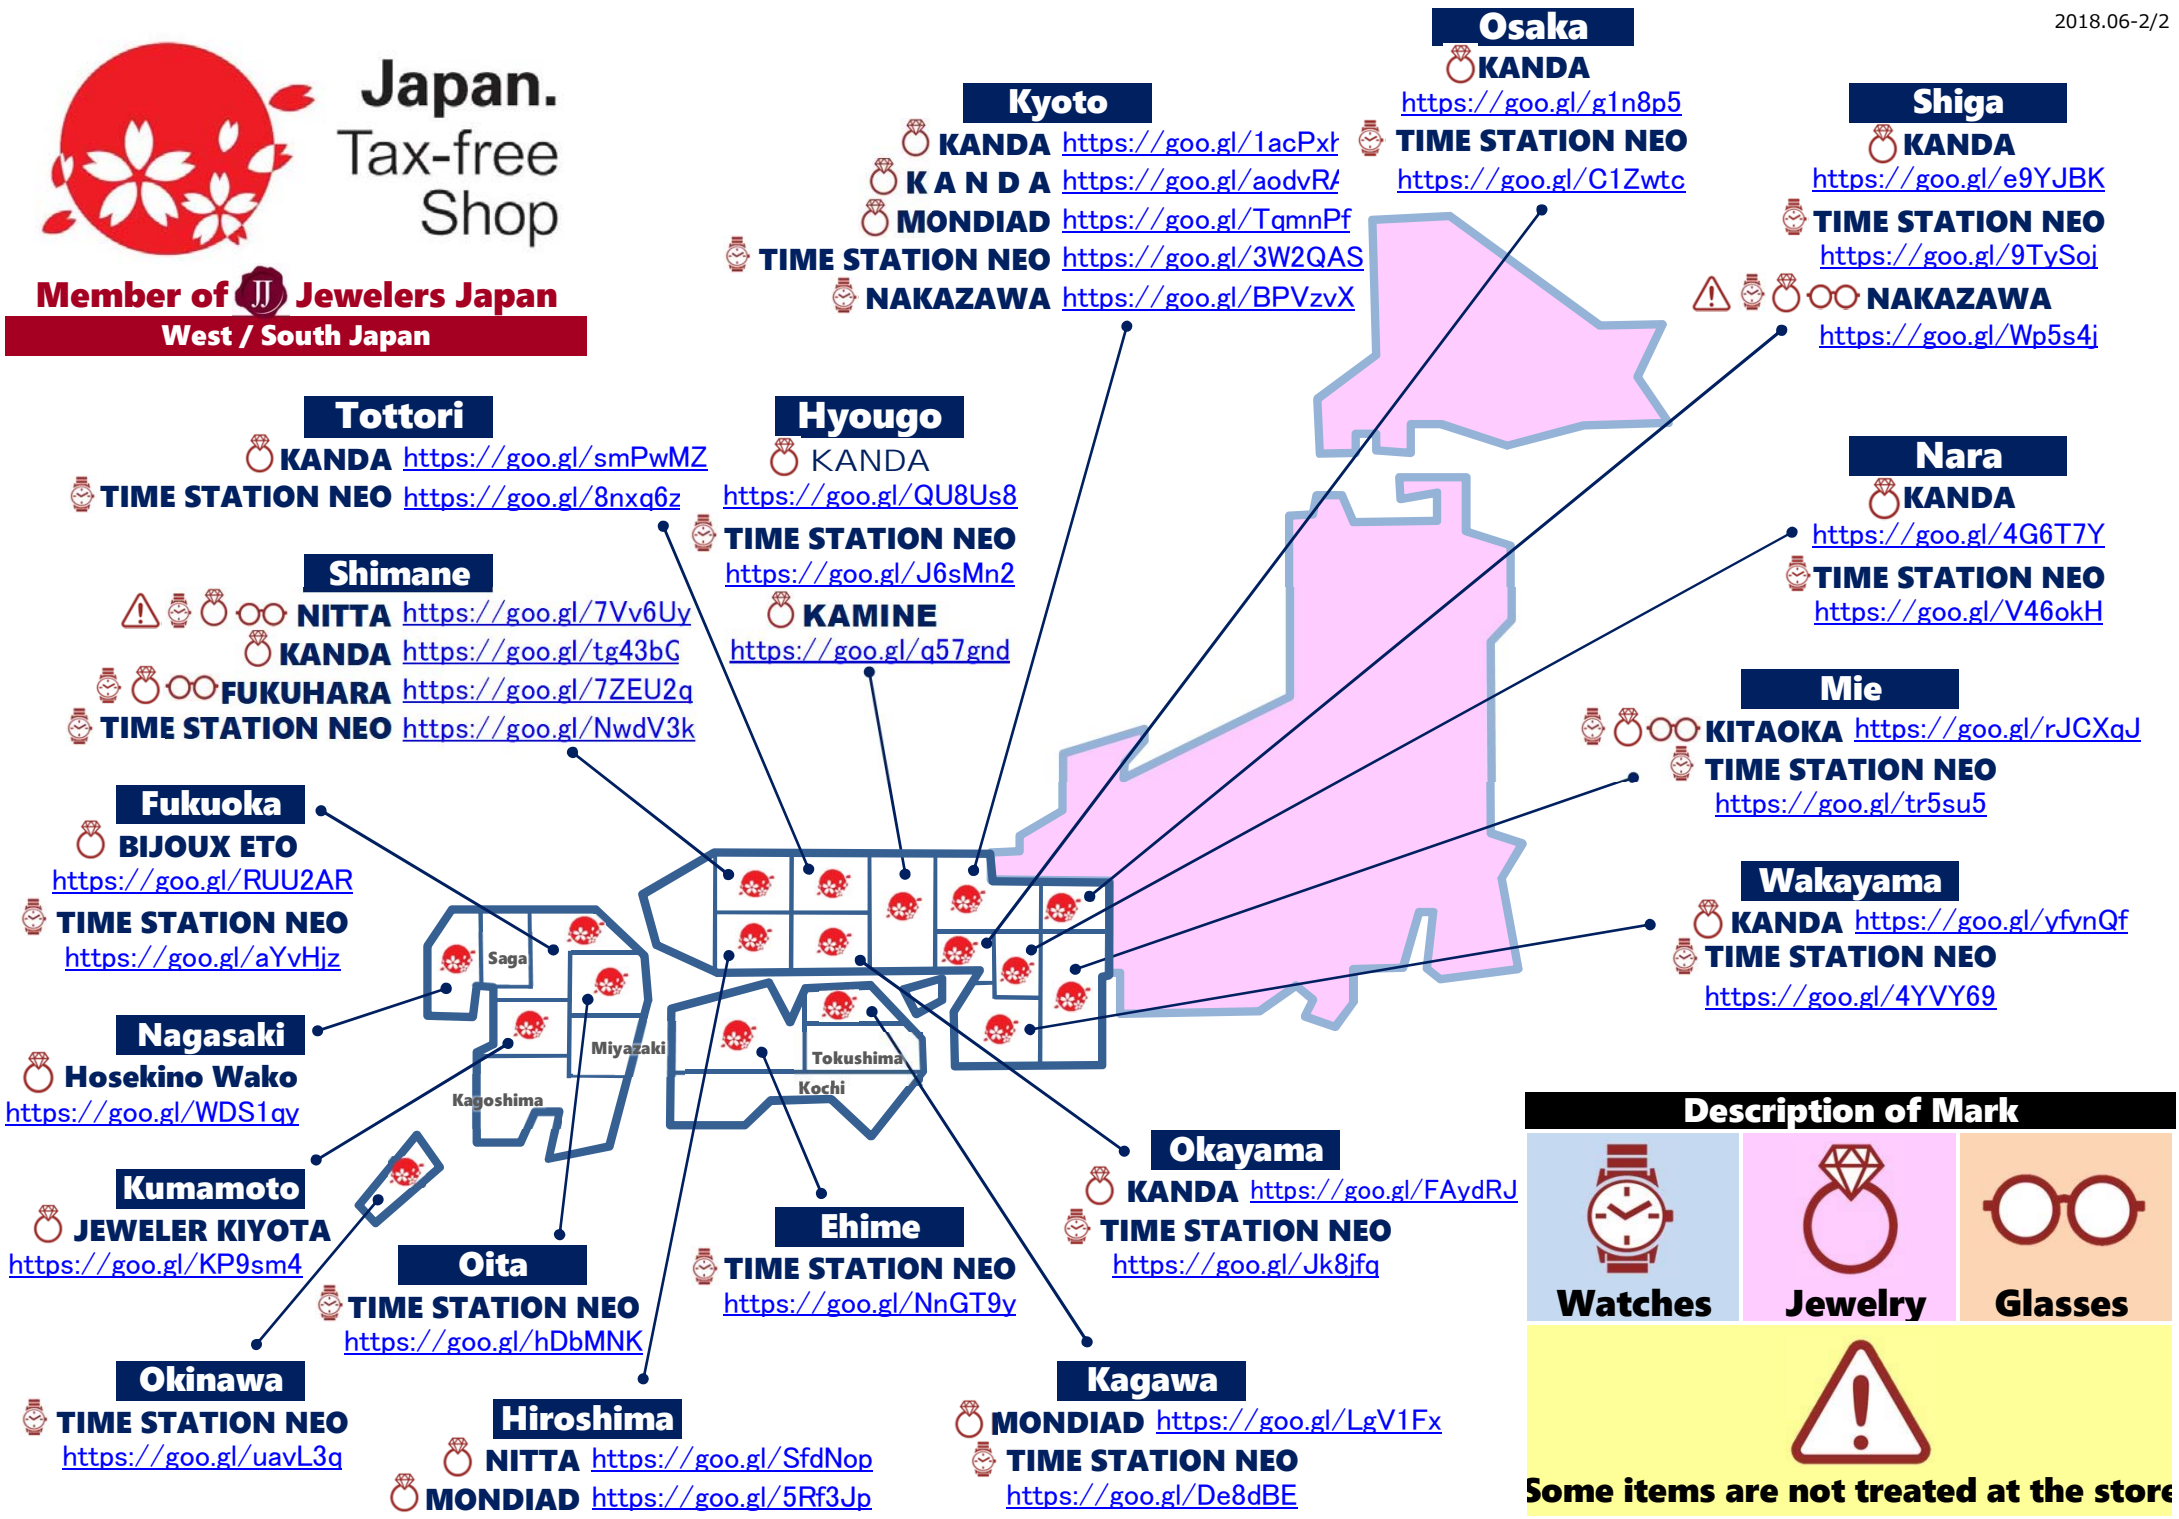

Japan. Tax-free Shop

Member of **Jewelers Japan**
West / South Japan

Osaka
KANDA <https://goo.gl/g1n8p5>
TIME STATION NEO <https://goo.gl/C1Zwtc>

Shiga

KANDA <https://goo.gl/e9YJBK>
TIME STATION NEO <https://goo.gl/9TySoj>
NAKAZAWA <https://goo.gl/Wp5s4j>

Kyoto

KANDA <https://goo.gl/1acPxI>
KANDA <https://goo.gl/aodvR/>
MONDIAD <https://goo.gl/TqmnPf>
TIME STATION NEO <https://goo.gl/3W2QAS>
NAKAZAWA <https://goo.gl/BPVzvX>

Hyougo

KANDA <https://goo.gl/QU8Us8>
TIME STATION NEO <https://goo.gl/J6sMn2>
KAMINE <https://goo.gl/q57gnd>

Tottori

KANDA <https://goo.gl/smPwMZ>
TIME STATION NEO <https://goo.gl/8nxq6z>

Shimane

NITTA <https://goo.gl/7Vv6Uy>
KANDA <https://goo.gl/tg43bC>
FUKUHARA <https://goo.gl/7ZEU2q>
TIME STATION NEO <https://goo.gl/NwdV3k>

Nara

KANDA <https://goo.gl/4G6T7Y>
TIME STATION NEO <https://goo.gl/V46okH>

Mie

KITAOKA <https://goo.gl/rJCXqJ>
TIME STATION NEO <https://goo.gl/tr5su5>

Wakayama

KANDA <https://goo.gl/vfynQf>
TIME STATION NEO <https://goo.gl/4YVY69>

Fukuoka

BIJOUX ETO <https://goo.gl/RUJ2AR>
TIME STATION NEO <https://goo.gl/aYvHz>

Nagasaki

Hosekino Wako <https://goo.gl/WDS1ay>

Kumamoto

JEWELER KIYOTA <https://goo.gl/KP9sm4>

Oita

TIME STATION NEO <https://goo.gl/hDbMNK>

Okayama

KANDA <https://goo.gl/FAvdRJ>
TIME STATION NEO <https://goo.gl/Jk8jfa>

Ehime

TIME STATION NEO <https://goo.gl/NnGT9y>

Kagawa

MONDIAD <https://goo.gl/LgV1Fx>
TIME STATION NEO <https://goo.gl/De8dBE>

Hiroshima

NITTA <https://goo.gl/SfdNop>
MONDIAD <https://goo.gl/5Rf3Jp>

Description of Mark

Watches	Jewelry	Glasses

Some items are not treated at the store