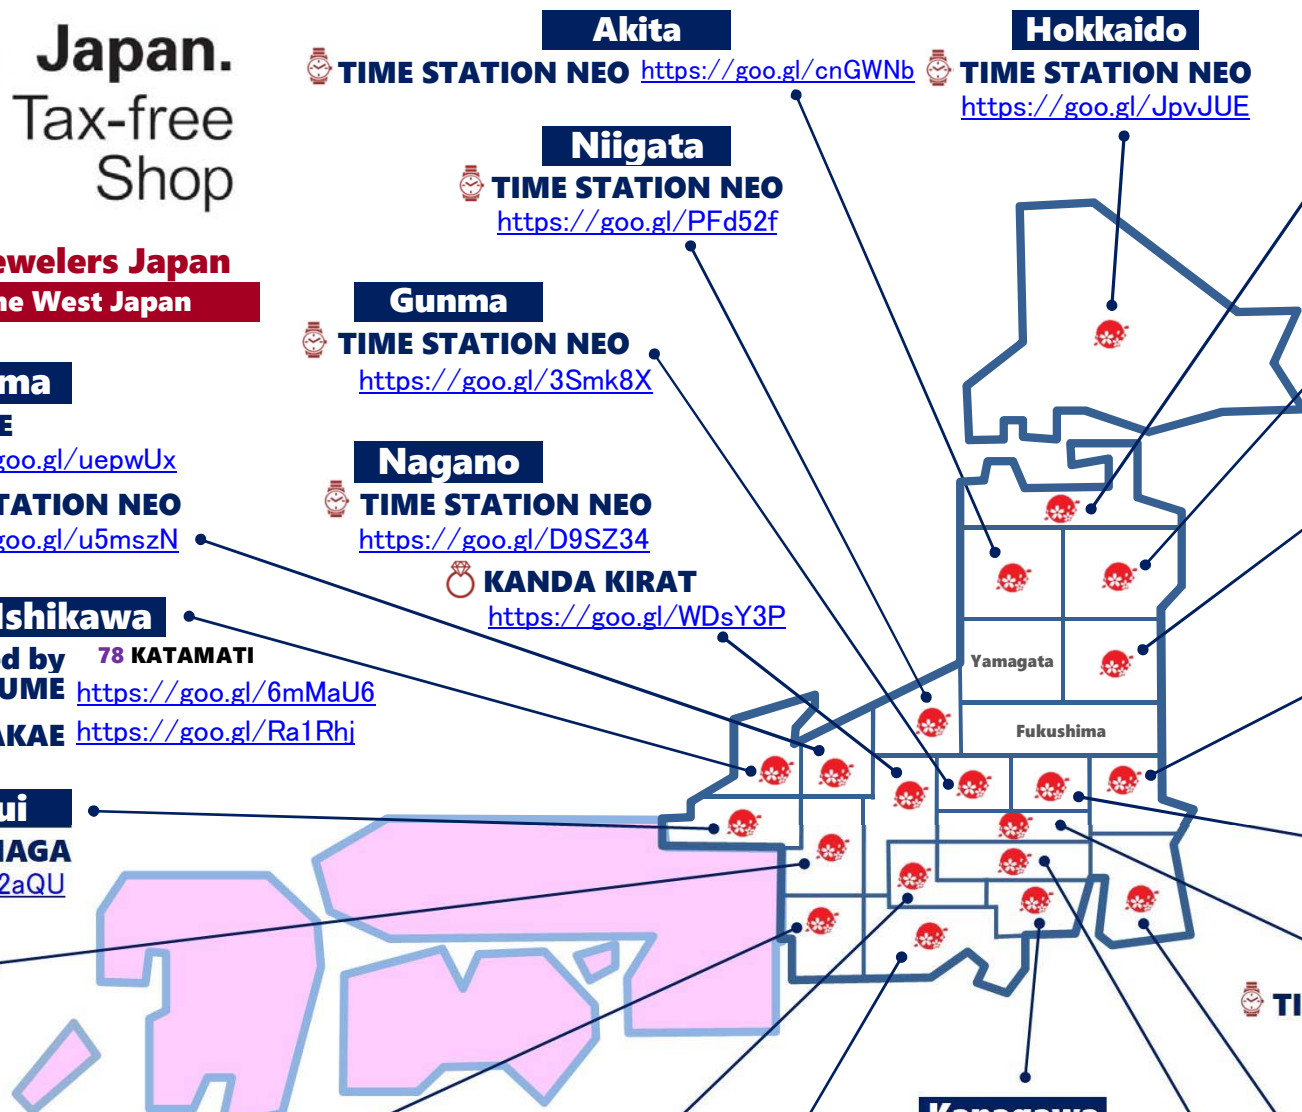

## Kanagawa

**TIME STATION NEO**

<https://goo.gl/YZiLin>

**KANDA KIRAT**

<https://goo.gl/vBxYb2>

**AND LUNA**

<https://goo.gl/romepN>

## Chiba

**TIME STATION NEO**

<https://goo.gl/rSqY6r>

**KANDA KIRAT**

<https://goo.gl/BWSCPF>

## Tokyo

**TIME STATION NEO** <https://goo.gl/RXffVm>

**KANDA KIRAT** <https://goo.gl/zqjBWm>

## Shizuoka

**TIME STATION NEO** <https://goo.gl/N1xDBx>

**KANDA KIRAT** <https://goo.gl/QbTSrC>